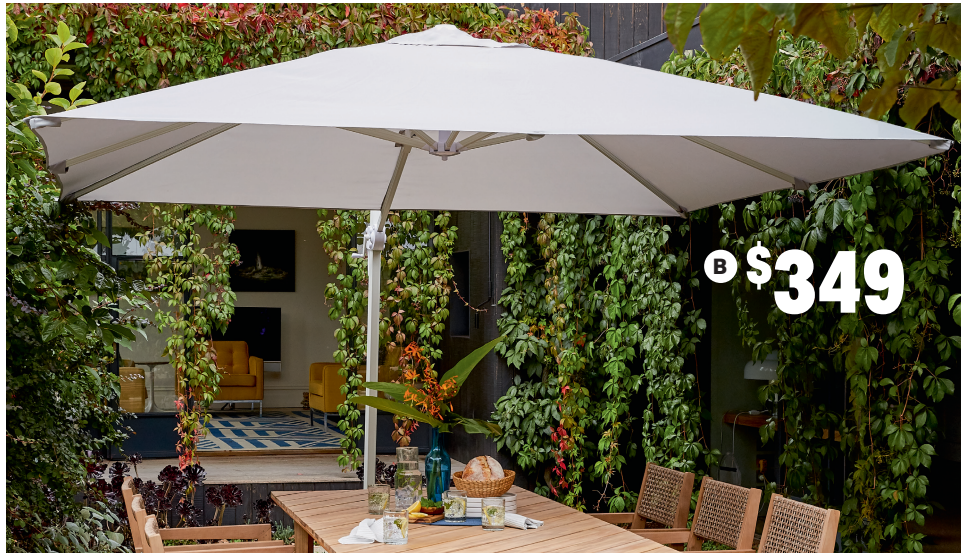

A 2.85m Steel Cantilever Umbrella

Taupe single layer 180g polyester fabric. Steel powder coated frame with 6 ribs. Crank open/close system. 50+ UV rating. Steel cross-base. 2850(DIA) x 2450Hmm. (Umbrella base not included.)

9316487183039

B 2.95m Aluminium Cantilever Umbrella

Cool Grey 210g polyester single layer canopy. White powder coated aluminium frame with 8 ribs & powder coated steel cross-beam base. 360° rotation. Crank open/close system. 50+ canopy UV rating. Includes cover. 2950(DIA) x 2500Hmm.

9316487185514

Prices stated are recommended only & may vary among stores. Please see page 20 for full terms & conditions applicable to this promotion. Accessories not included unless otherwise stated. Assembly required.

The art of living outdoors

UMBRELLAS