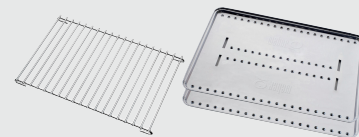

Q2000 10Pk **$15.99**

Family Q 10Pk **$17.99**

9312929911475/82/99

Weber Baby Q Roasting Pack **$34.99**

Transform your Weber from BBQ to oven in seconds.